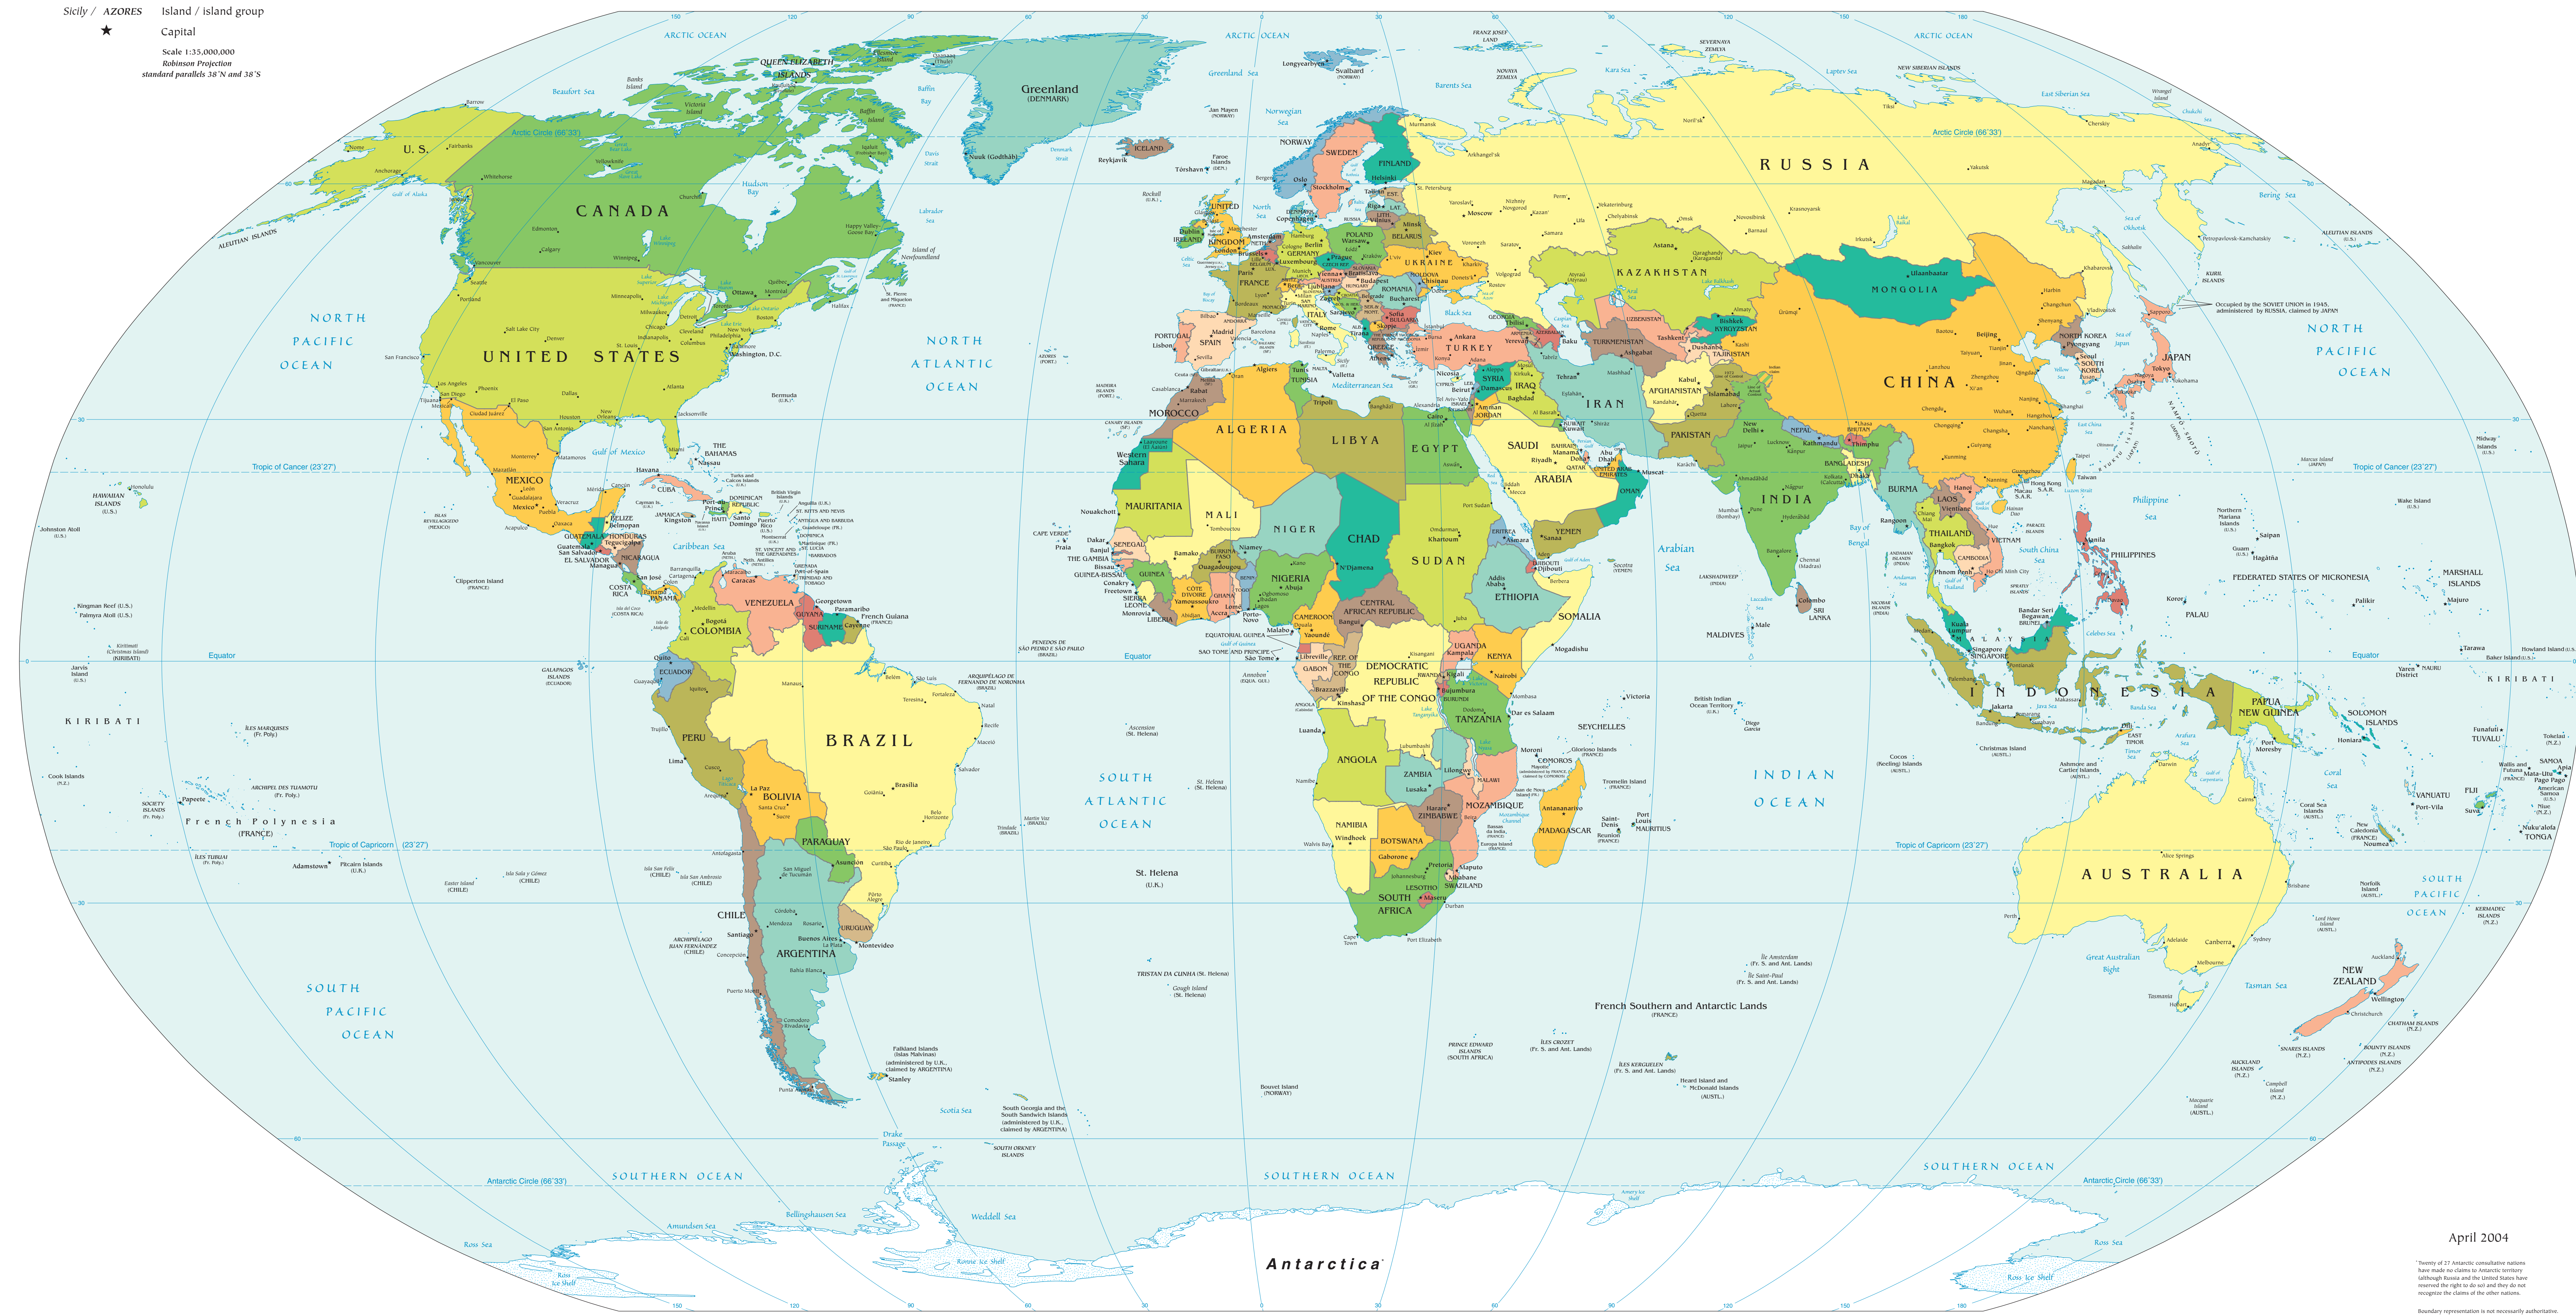

# Political Map of the World, April 2004

AUSTRALIA Independent state  
Bermuda Dependency or area of special sovereignty  
Sicily / AZORES Island / island group  
★ Capital

Scale 1:35,000,000  
Robinson Projection  
standard parallels 38° N and 38° S

April 2004

Boundaries shown are not necessarily authoritative.

830304AN/P040401 3-04