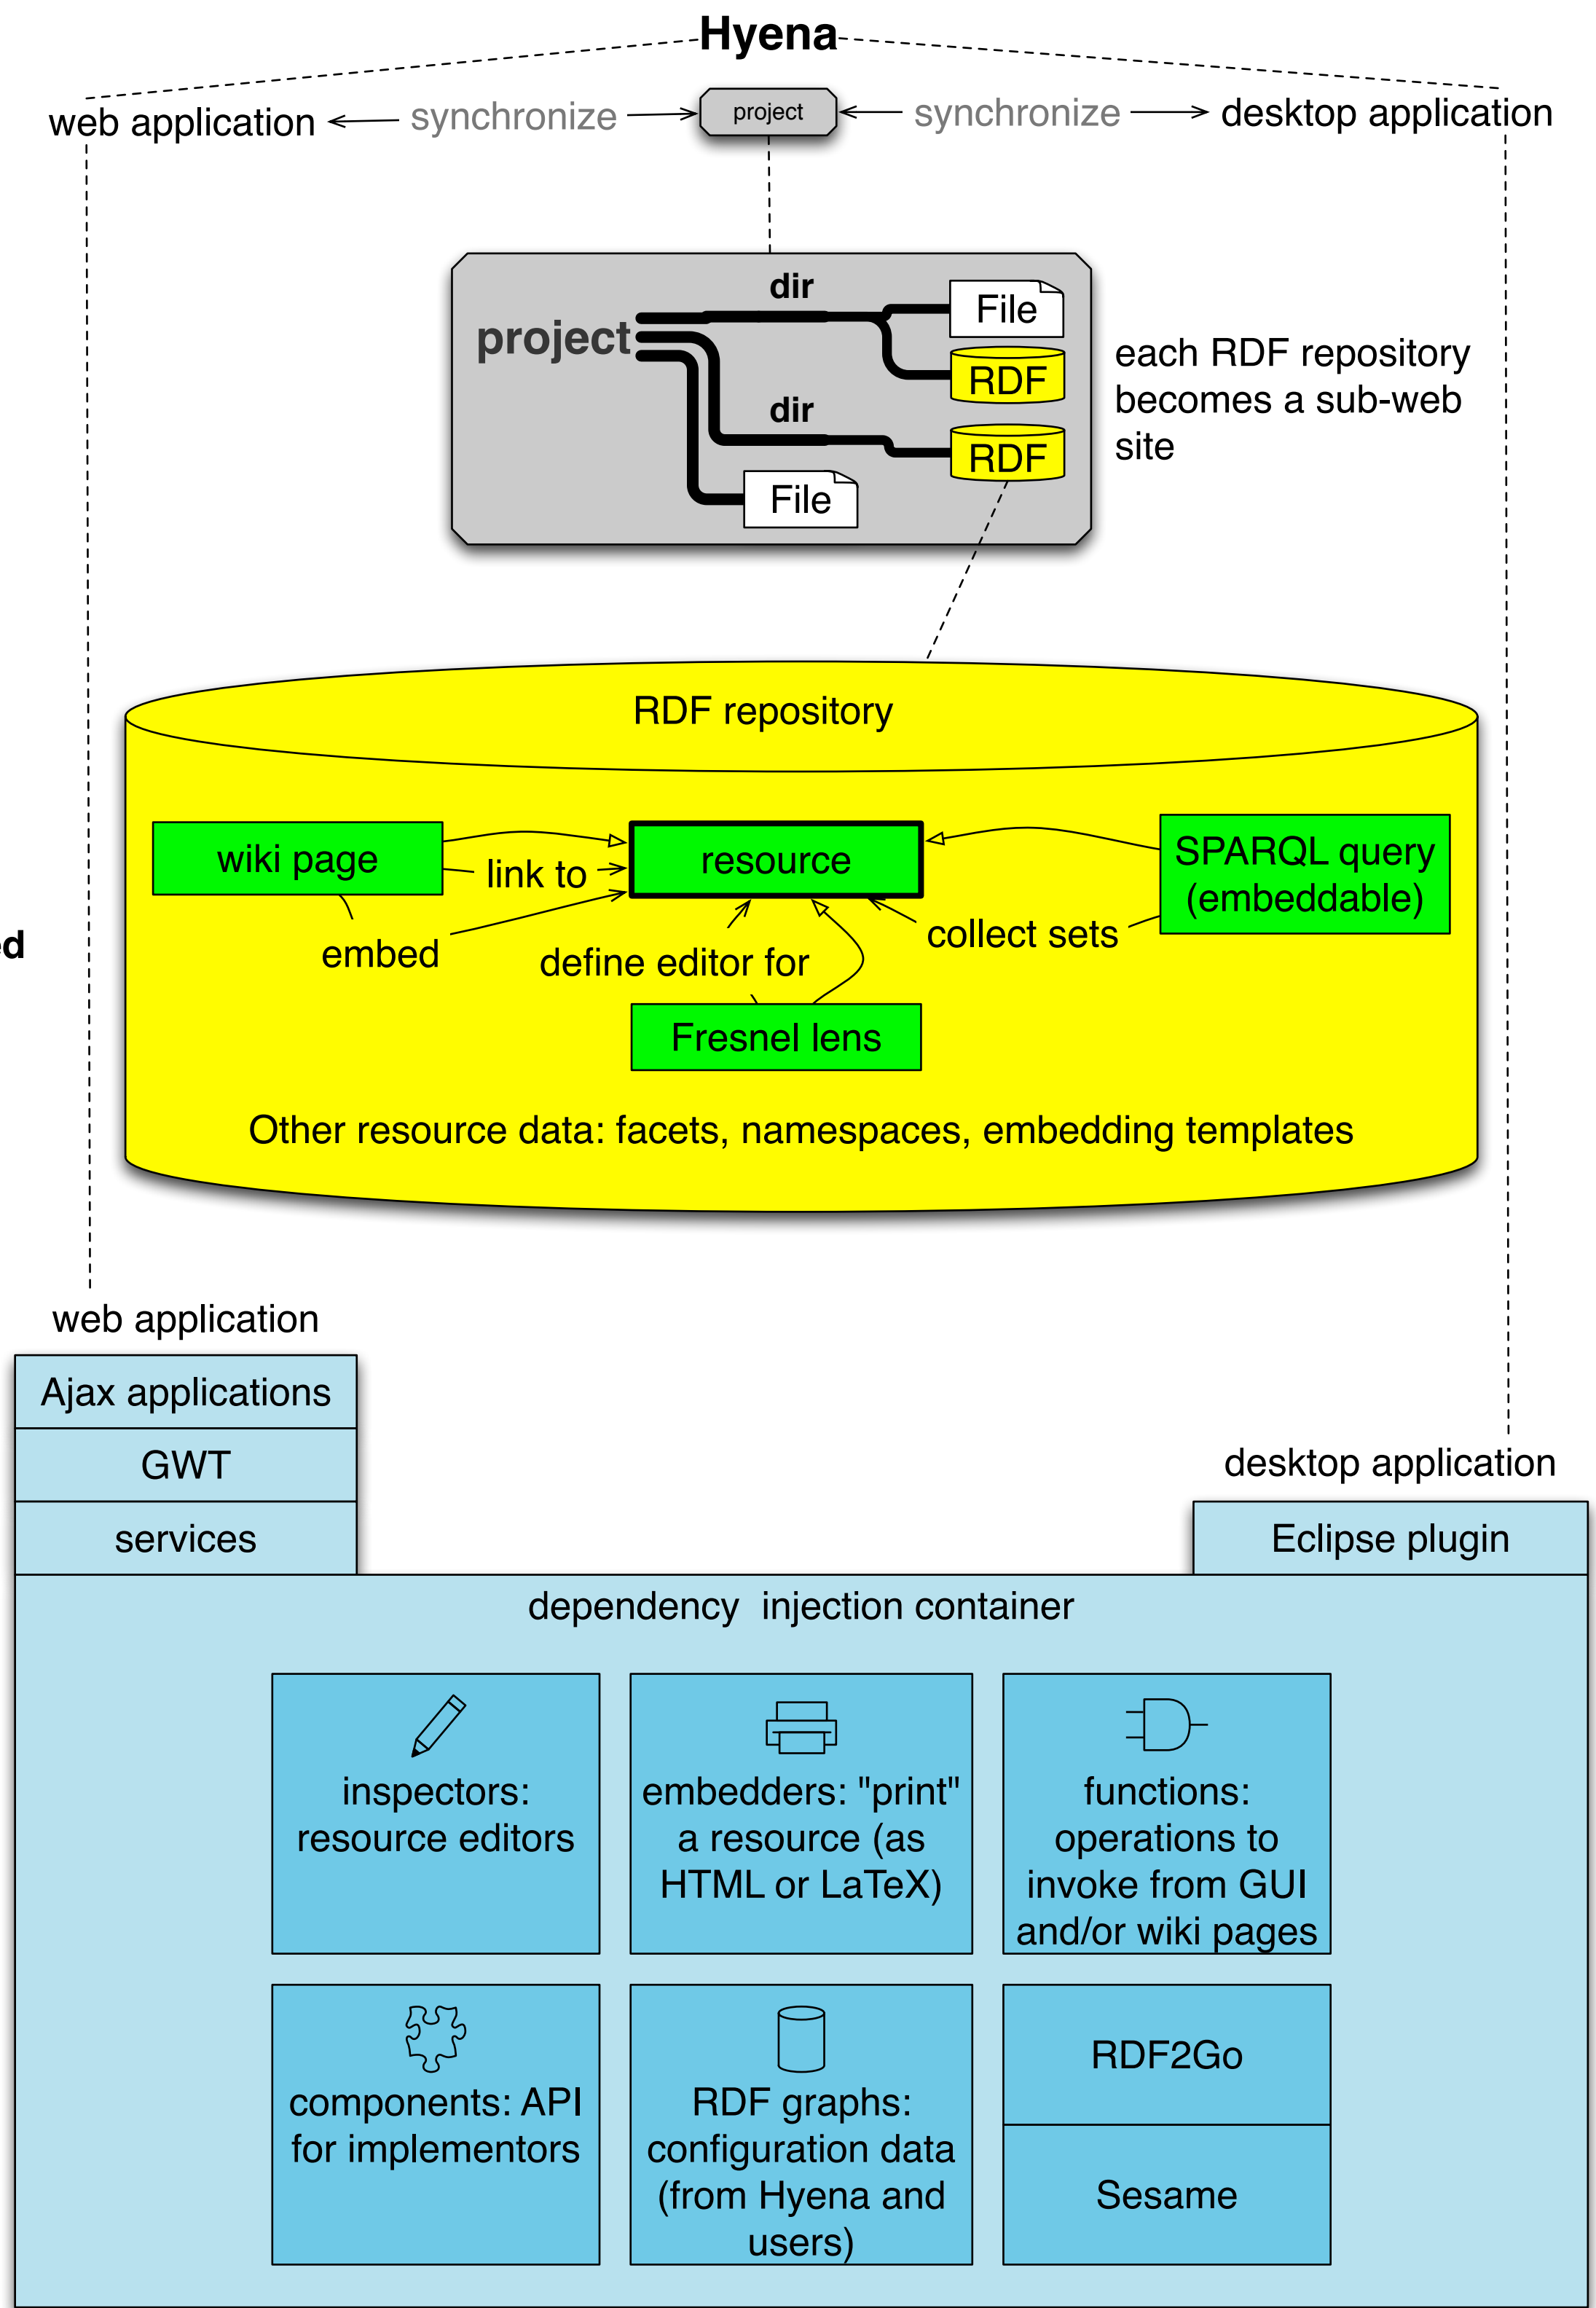

RDF Editor Hyena

hypergraphs.de

Data organized as projects

Application constructs encoded as resources

Architecture

Editing scenarios Tagged: BibTeX, bookmarks, list of favorite films, notes, Java code references
 Other: compound document, list of friends (via FOAF), travel checklist (outline)