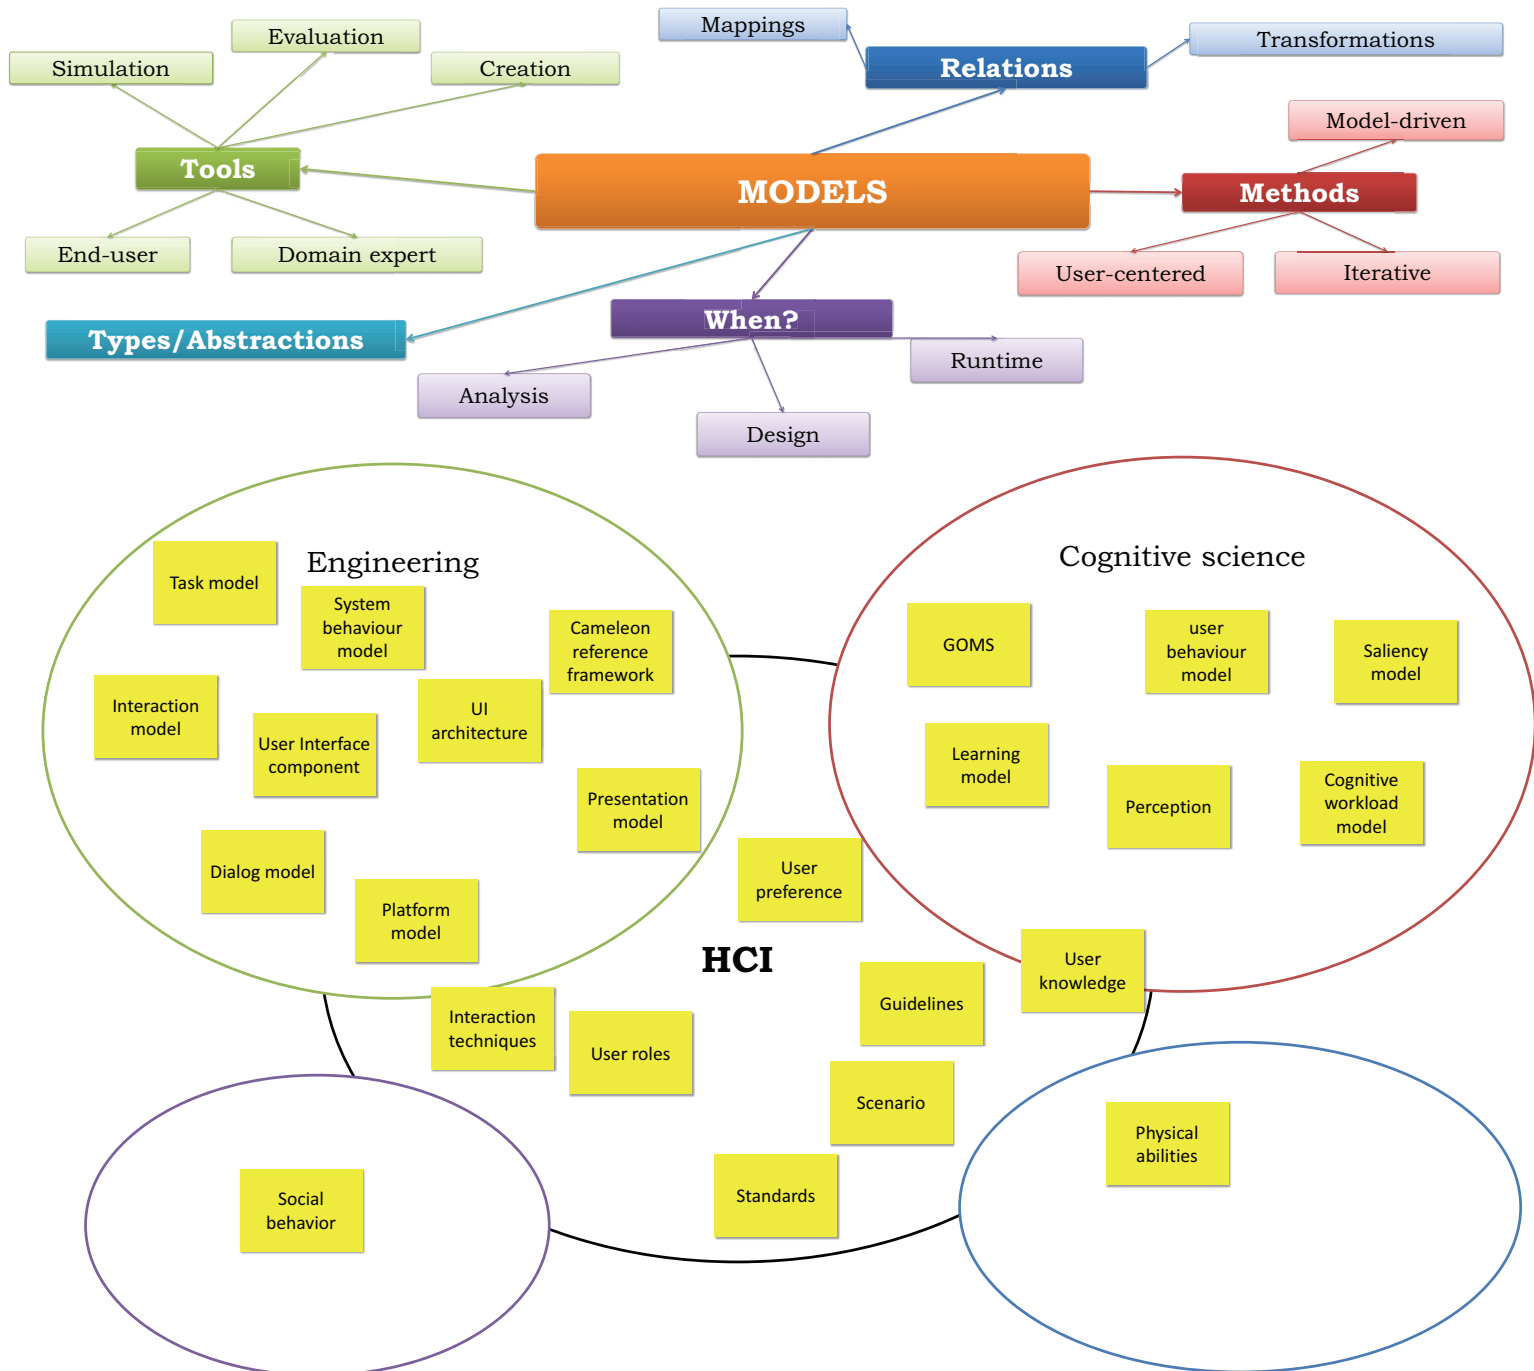

5th International Workshop on Model-driven development of Advanced User Interfaces

MDDAUI 2010

Bridging between User Experience and UI Engineering

Abstract

The workshop on Model-Driven Development of Advanced User Interfaces (MDDAUI 2010) is a forum of multi-disciplinary discussion on how to integrate model-driven development with the often more informal methodologies used in user-centered design. Starting point of the discussion are the tools, models, methods and experiences of the workshop participants.

Format

The workshop takes one full day during the CHI 2010 conference. The workshop will consist of short presentations by all workshop participants followed by in-depth group discussions on selected topics. The results of this group work will be presented and discussed in a closing plenary session.

Advanced User Interfaces?

Multiple devices/interaction techniques, safety critical (e.g. airplane cockpit), context-sensitive (e.g. unified mobile industrial operator display), cooperative, collaborative, post-wimp, ...

Organization

Main contact: jan.vandenbergh@uhasselt.be

<http://www.lero.ie/mddaui2010>